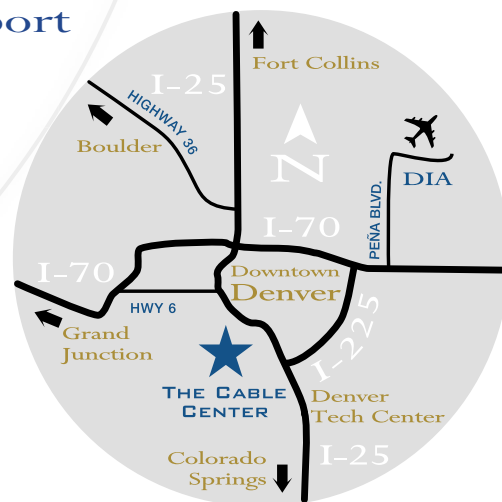

Map and Directions

From Downtown Denver

I-25 South
 Continue approx. 5.0 miles to Exit 205
 Exit 205 to University Blvd. South
 Bear right onto off ramp
 Immediate Right onto Buchtel Blvd.
 Continue on Buchtel Blvd. approx. 0.3 miles
 The Cable Center is located on the left

From Denver Tech Center

I-25 North
 Continue approx. 5.5–7.0 miles to Exit 205
 Exit 205 to University Blvd South
 Stay right after underpass
 Bear right onto Buchtel Blvd.
 Continue on Buchtel Blvd approx. 0.3 miles
 The Cable Center is located on the left

From Denver International Airport

Exit Denver International Airport onto Peña Blvd.
 Continue on Peña Blvd. and go South for 9.8 miles to I-70
 Go west on I-70 for 0.2 miles to Exit 282 I-225S
 Exit 282 I-225 South
 Go south on I-225 for 11.2 miles to Exit 1
 Exit 1 stay Right to North I-25
 Go North on I-25 for 4.6 miles to Exit 205
 Exit 205 to University Blvd. South
 Stay right after underpass
 Bear right onto Buchtel Blvd.
 Continue on Buchtel Blvd. approx. 0.3 miles
 The Cable Center is located on the left